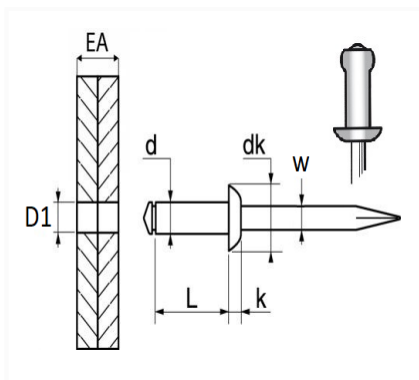

1 Allée des Bouleaux -F-95110 SANNOIS
 +33 (0)1 39 98 55 00
 info@restagraf.com

STANDARD ALUMINIUM RIVET Ø 4,8 X 14 mm

Item code	Number of References	Number of pieces	Conditioning
4056	1	65	BAG
4057	1	500	BOX

Technical informations	
d	4.8 mm
L	14 mm
dk	9.5 mm
k	1.5 mm
w	2.7 mm
EA	8 → 10 mm
D1	5 mm

Materials
ALUMINIUM ALLOY / STEEL STEM

Manufacturer correspondence*			
CUPRA	N90765701	SEAT	N90765701

Manufacturer correspondence*