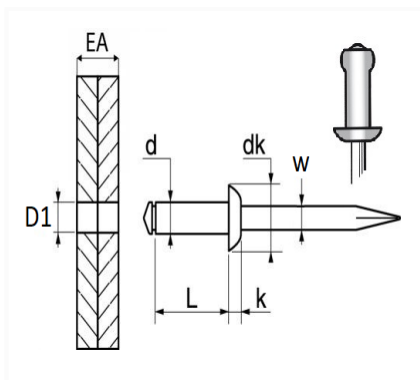

1 Allée des Bouleaux -F-95110 SANNOIS
 +33 (0)1 39 98 55 00
 info@restagraf.com

STANDARD ALUMINIUM RIVET Ø 4 X 18 mm

Item code	Number of References	Number of pieces	Conditioning
4044	1	500	BOX
4043	1	67	BAG

Technical informations	
d	4 mm
L	18 mm
dk	8 mm
k	1.3 mm
w	2.15 mm
EA	12.5 → 15 mm
D1	4.2 mm

Materials
ALUMINIUM ALLOY / STEEL STEM