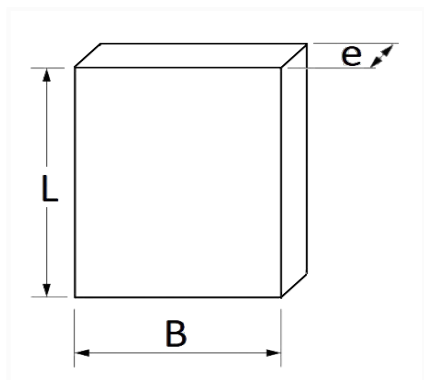

1 Allée des Bouleaux -F-95110 SANNOIS  
 +33 (0)1 39 98 55 00  
 info@restagraf.com

**PEDAL COVER 82 X 45 mm THROTTLE**

Item code	Number of References	Number of pieces	Conditioning
2707	1	1	BAG

Technical informations	
L	82 mm
B	45 mm
e	12 mm