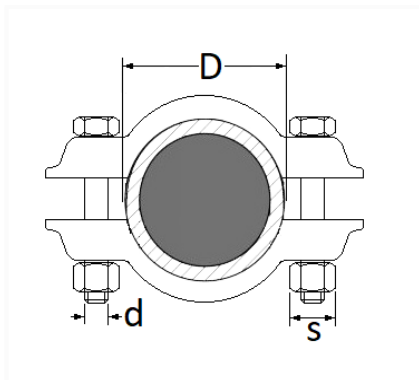

2 PIECES EXHAUST CLAMP Ø 47 mm WITH THROAT

Item code	Number of References	Number of pieces	Conditioning
2590	4	8	BAG

Technical informations	
D	47 mm
d	M7 x 1.00
s	11 mm

Materials
STEEL