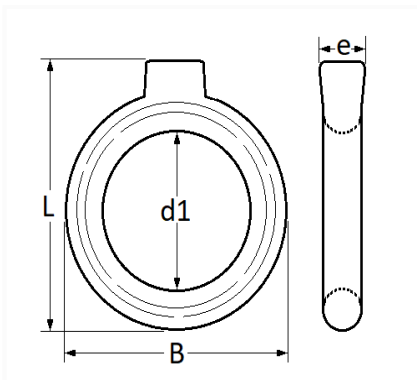

1 Allée des Bouleaux -F-95110 SANNOIS
 +33 (0)1 39 98 55 00
 info@restagraf.com

SILENTBLOC AUSPUFF L = 66 mm

Item code	Number of References	Number of pieces	Conditioning
2526	1	1	BEUTEL

Technical informations	
L	66 mm
B	58 mm
d1	30 mm
e	16 mm

Materials
GUMMI

Manufacturer correspondence*			
SEAT	191253147A	VOLKSWAGEN	191253147A

* Non contractual information given as indication