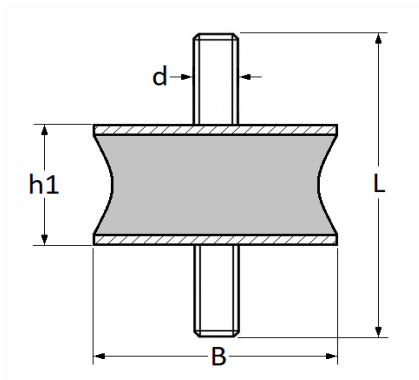

1 Allée des Bouleaux -F-95110 SANNOIS
 +33 (0)1 39 98 55 00
 info@restagraf.com

SILENTBLOC AUSPUFF M8-1.25 L = 27 mm

Item code	Number of References	Number of pieces	Conditioning
2502	2	3	BEUTEL
12502	2	30	BEHÄLTER

Technical informations	
L	64 mm
h1	27 mm
B	43.5 mm
d	M8 x 1.25

Materials
STAHL + EPDM

Manufacturer correspondence*	
RENAULT	7700565762

* Non contractual information given as indication