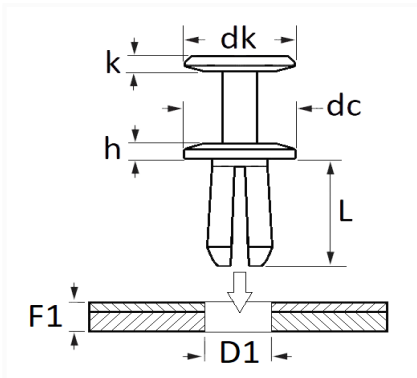

1 Allée des Bouleaux -F-95110 SANNOIS
 +33 (0)1 39 98 55 00
 info@restagraf.com

PLASTIC RIVET Ø 7,8 → 8,8 mm

Item code	Number of References	Number of pieces	Conditioning
130441	1	10	BAG

Technical informations	
dk	17 mm
k	2.5 mm
dc	15.5 mm
h	2 mm
L	13 mm
D1	7.8 → 8.8 mm
F1	0.8 → 7 mm

Materials
POLYAMIDE 66

Manufacturer correspondence*			
ALFA ROMEO	51815928	B.M.W	07147136172

Manufacturer correspondence*

FIAT	51815928	MINI	07147136172
------	----------	------	-------------

* Non contractual information given as indication
