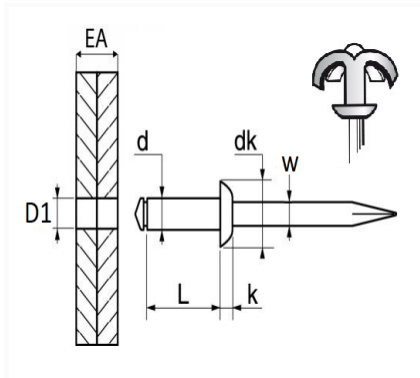

PINK PEELED RIVET Ø 4 X 20 mm

Item code	Number of References	Number of pieces	Conditioning
4715	0	20	BAG

Technical informations	
d	4 mm
L	20 mm
dk	8 mm
k	1.7 mm
w	2.25 mm
EA	1 → 15 mm
D1	4.2 mm

Materials
ALUMINIUM ALLOY / STEEL STEM