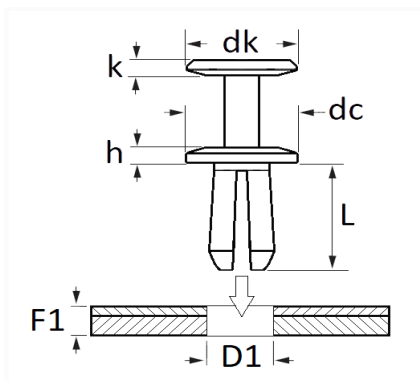

1 Allée des Bouleaux -F-95110 SANNOIS
 +33 (0)1 39 98 55 00
 info@restagraf.com

PLASTIC RIVET Ø 7 mm WHEEL HOUSING COVER

Item code	Number of References	Number of pieces	Conditioning
42708	1	100	BOX
12382	1	10	BAG

Technical informations	
dk	14 mm
k	1.6 mm
dc	20 mm
h	2 mm
L	8 mm
D1	7 mm
F1	0.7 → 3 mm

Materials
POLYAMIDE 6

Manufacturer correspondence*	
TOYOTA	9046707166

* Non contractual information given as indication