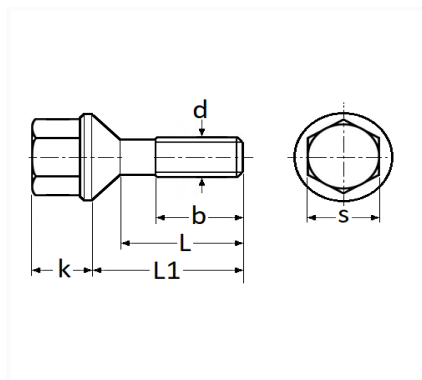

1 Allée des Bouleaux -F-95110 SANNOIS  
 +33 (0)1 39 98 55 00  
 info@restagraf.com

**WHEEL BOLT M14-1.50 X 29 mm ALUMINIUM RIM**

Item code	Number of References	Number of pieces	Conditioning
221541	1	1	BLISTER
1541	1	5	HANGING BOX

Technical informations	
s	17 mm
k	17 mm
L1	36 mm
L	28 mm
b	28 mm
d	M14 x 1.50

Materials
STEEL

Manufacturer correspondence*	
RENAULT	7703003009

\* Non contractual information given as indication