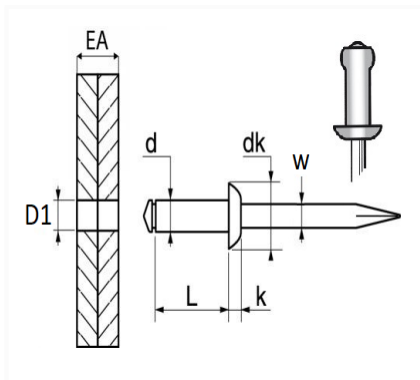

ALUMINIUM NIET Ø 4.8 X 14.7 T9.5 mm FÜR LAUTSPRECHER

Item code	Number of References	Number of pieces	Conditioning
139010	1	8	BEUTEL

Technical informations	
d	4.8 mm
L	14.7 mm
dk	9.5 mm
k	1.4 mm
w	3.1 mm
EA	4 → 8.5 mm
D1	4.9 → 5.1 mm

Materials
ALUMINIUM/STAHLSTANGE

Manufacturer correspondence*	
VOLKSWAGEN	WHT005353

* Non contractual information given as indication