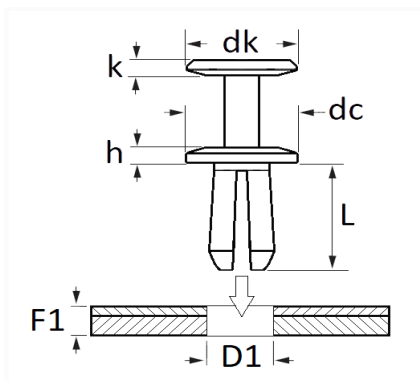

1 Allée des Bouleaux -F-95110 SANNOIS
 +33 (0)1 39 98 55 00
 info@restagraf.com

PLASTIC RIVET Ø 7 mm

Item code	Number of References	Number of pieces	Conditioning
130373	1	10	BAG

Technical informations	
dk	12 mm
k	3.8 mm
dc	20 mm
h	2.5 mm
L	17 mm
D1	7 mm
F1	2 → 6.5 mm

Materials
POLYAMIDE

Manufacturer correspondence*
ALFA ROMEO 50552261

* Non contractual information given as indication