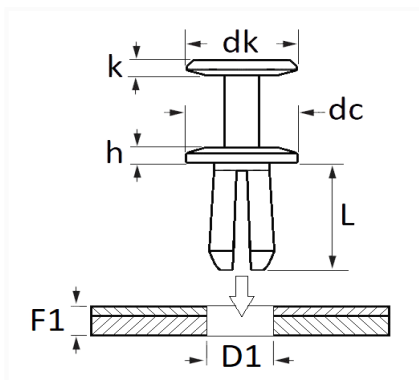

1 Allée des Bouleaux -F-95110 SANNOIS
 +33 (0)1 39 98 55 00
 info@restagraf.com

PLASTIC RIVET Ø 7 mm

Item code	Number of References	Number of pieces	Conditioning
130373	1	10	BAG

Technical informations	
dk	12 mm
k	3.8 mm
dc	20 mm
h	2.5 mm
L	17 mm
D1	7 mm
F1	2 → 6.5 mm

Materials
POLYAMIDE

Manufacturer correspondence*
ALFA ROMEO 50552261

* Non contractual information given as indication