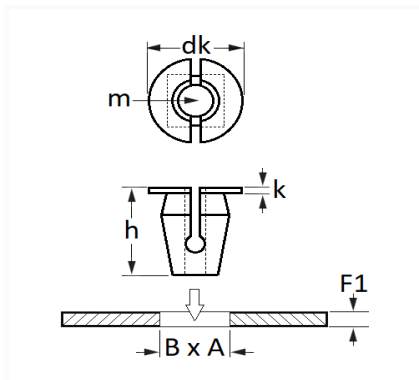

1 Allée des Bouleaux -F-95110 SANNOIS
 +33 (0)1 39 98 55 00
 info@restagraf.com

KUNSTSTOF MOER Ø 5 mm

Item code	Number of References	Number of pieces	Conditioning
1534	1	8	

Technical informations	
dk	22 mm
k	1 mm
h	18 mm
m	Vis Matériaux Tendres Ø 5 mm
B	9.5 mm
A	9.5 mm
F1	0.8 → 3 mm

Materials
POLYAMIDE 66+30% GLASVEZEL

Manufacturer correspondence*	
VOLKSWAGEN	7H0825555A

* Non contractual information given as indication