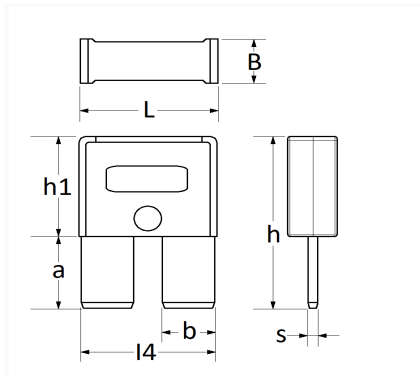

### MAXICOMPACT 30A BLADE FUSE

Item code	Number of References	Number of pieces	Conditioning
217504	1	2	BLISTER
17504	1	5	BAG

Technical informations	
L	16.2 mm
B	6.5 mm
h	20 mm
h1	11.5 mm
a	8.5 mm
b	6.3 mm
l4	15.45 mm
s	0.81 mm
Intens.	30 A