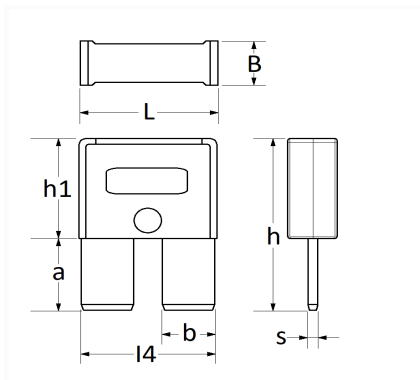

## MAXICOMPACT 30A BLADE FUSE

Item code	Number of References	Number of pieces	Conditioning
217504	1	2	BLISTER
17504	1	5	BAG

Technical informations		
L		16.2 mm
B		6.5 mm
h		20 mm
h1		11.5 mm
a		8.5 mm
b		6.3 mm
l4		15.45 mm
s		0.81 mm
Intens.		30 A