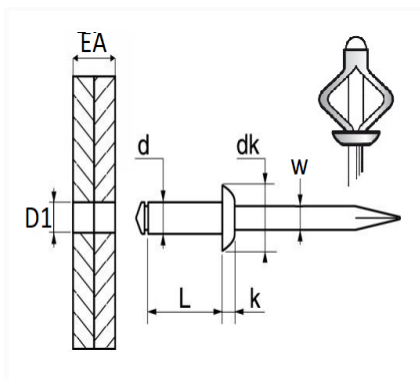

1 Allée des Bouleaux -F-95110 SANNOIS
 +33 (0)1 39 98 55 00
 info@restagraf.com

PLASTIC RIVET Ø 6 mm

Item code	Number of References	Number of pieces	Conditioning
130341	1	10	BAG

Technical informations	
d	6 mm
L	19 mm
dk	12.8 mm
k	2.5 mm
w	3.5 mm
EA	6 → 8 mm
D1	6 mm