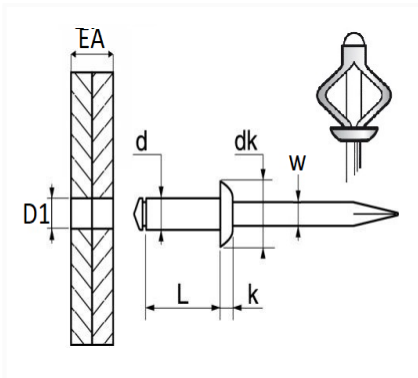

1 Allée des Bouleaux -F-95110 SANNOIS
 +33 (0)1 39 98 55 00
 info@restagraf.com

PLASTIC RIVET Ø 6,3 → Ø 6,8 mm

Item code	Number of References	Number of pieces	Conditioning
130340	1	10	BAG

Technical informations	
d	6.25 mm
L	28.3 mm
dk	17 mm
k	2.5 mm
w	3.9 mm
EA	8 → 12 mm
D1	6.3 → 6.8 mm

Materials
POLYACETAL

Manufacturer correspondence*	
B.M.W	07149140786

* Non contractual information given as indication