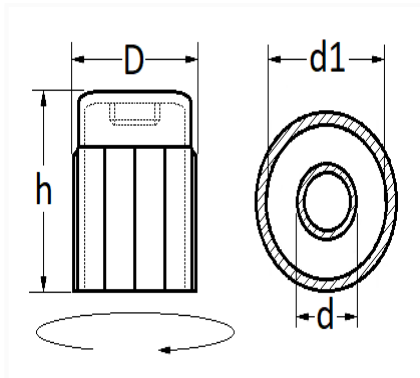

DOP KLEP AIRCO LAGE DRUK (R134A)

Item code	Number of References	Number of pieces	Conditioning
2191	1	15	
217991	1	1	

Technical informations	
h	19.7 mm
D	17.8 mm
d1	13.4 mm
d	M8 x 1.00

Materials
POLYAMIDE