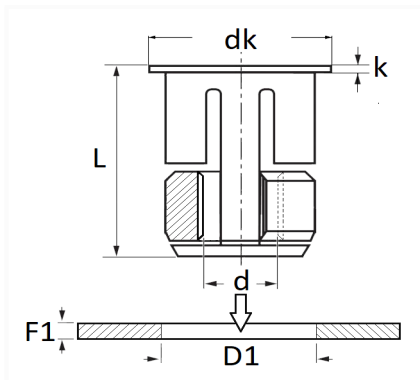

## METAL CAGE NUT M5-0.80

Item code	Number of References	Number of pieces	Conditioning
252	1	20	BAG
228341	1	4	BLISTER

Technical informations	
dk	12 mm
k	0.6 mm
L	13 mm
d	M5 x 0.80
D1	10.1 mm
F1	0.7 → 3 mm