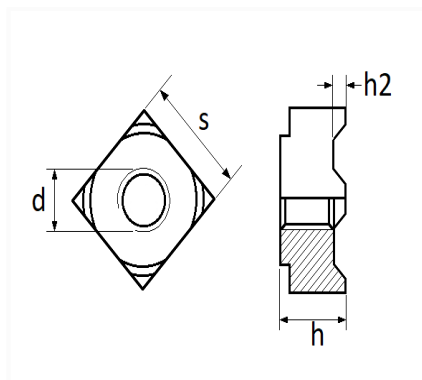

Informations techniques	
d	M6 x 1.00
s	13 mm
h	7.5 mm
h2	1 mm

Matières

ACIER CLASSE 8

Correspondances constructeurs*

RENAULT

7703042086

* Informations non contractuelles données à titre indicatif