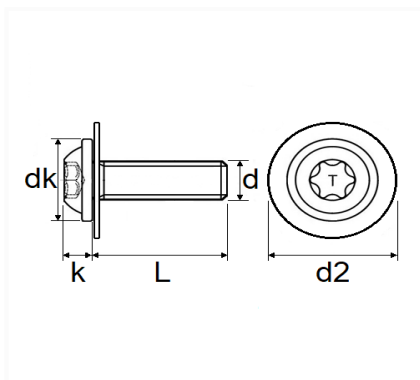

1 Allée des Bouleaux -F-95110 SANNOIS
 +33 (0)1 39 98 55 00
 info@restagraf.com

**BLACK ZINC PLATED TRUSS HEAD SCREW WITH WASHER M6-1.00 X 30 mm
 BODYWORK**

Item code	Number of References	Number of pieces	Conditioning
12198	1	12	BAG

Technical informations	
dk	13.5 mm
k	3.7 mm
L	30 mm
d	M6 x 1.00
d2	22 mm
T	X30

Materials
CLASS 8.8 STEEL

Manufacturer correspondence*			
NISSAN	7483500Q0C	RENAULT	7703008187

* Non contractual information given as indication