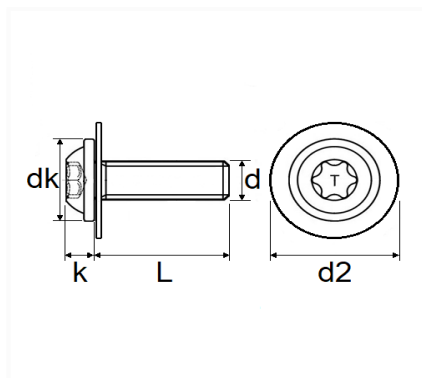

1 Allée des Bouleaux -F-95110 SANNOIS
 +33 (0)1 39 98 55 00
 info@restagraf.com

BLACK ZINC PLATED TRUSS HEAD SCREW WITH WASHER M6-1.00 X 30 mm BODYWORK

Item code	Number of References	Number of pieces	Conditioning
12198	1	12	BAG

Technical informations	
dk	13.5 mm
k	3.7 mm
L	30 mm
d	M6 x 1.00
d2	22 mm
T	X30

Materials

CLASS 8.8 STEEL

Manufacturer correspondence*

NISSAN	7483500Q0C	RENAULT	7703008187
--------	------------	---------	------------