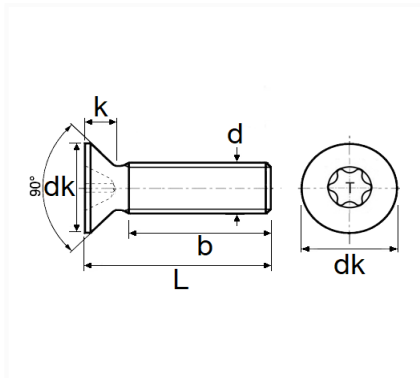

1 Allée des Bouleaux -F-95110 SANNOIS  
 +33 (0)1 39 98 55 00  
 info@restagraf.com

MASCHINENSCHRAUBE SENKKOPF M7-1.00 X 17.75 mm TÜRSCHARNIER

Item code	Number of References	Number of pieces	Conditioning
1432	1	30	BEUTEL

Technical informations	
dk	12.25 mm
k	5 mm
L	17.75 mm
b	11 mm
d	M7 x 1.00

<b>Materials</b>
STAHL 8.8

Manufacturer correspondence*			
RENAULT	7703005065	RENAULT	7703005112

\* Non contractual information given as indication