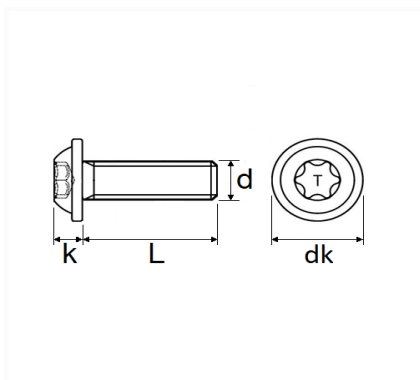

1 Allée des Bouleaux -F-95110 SANNOIS  
 +33 (0)1 39 98 55 00  
 info@restagraf.com

**EXTRA LARGE DOME HEAD BLACK SCREW M6-1.00 X 20 mm BODYWORK**

Item code	Number of References	Number of pieces	Conditioning
1431	1	15	BAG
228315	1	4	BLISTER

Technical informations	
dk	19 mm
k	4 mm
L	20 mm
d	M6 x 1.00
T	X30

Materials
CLASS 8.8 STEEL

Manufacturer correspondence*			
DS Automobiles	722149	OPEL (Stellantis)	722149

Manufacturer correspondence*			
OPEL Part number	3638999	PEUGEOT / CITROËN	722149
PEUGEOT / CITROËN	9620389680	SUBSTITUTABLE FOR CITROËN	742723
SUBSTITUTABLE FOR PEUGEOT	742723		