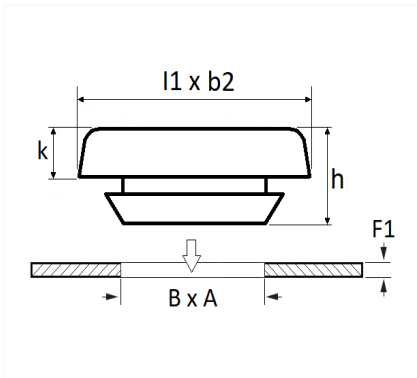

1 Allée des Bouleaux -F-95110 SANNOIS  
 +33 (0)1 39 98 55 00  
 info@restagraf.com

**PLUG BUTTON 20 X 50 mm BODY SHELL AND TAILGATE**

Item code	Number of References	Number of pieces	Conditioning
1418	1	8	BAG

Technical informations	
l1	59 mm
b2	29 mm
k	3 mm
h	7 mm
B	20 mm
A	50 mm
F1	0.5 → 1.5 mm

<b>Materials</b>
POLY-ELASTOMERE

<b>Manufacturer correspondence*</b>			
NISSAN	6489000QAA	RENAULT	7703074272

\* Non contractual information given as indication