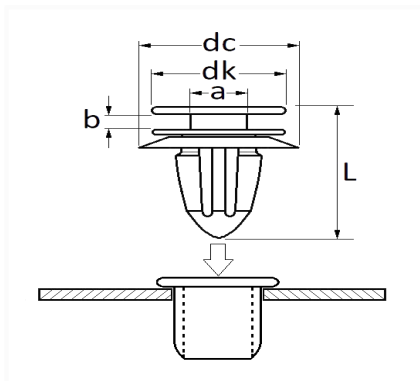

1 Allée des Bouleaux -F-95110 SANNOIS
 +33 (0)1 39 98 55 00
 info@restagraf.com

PANEELBEVESTIGINGSKLEM VOOR PORTIERBEKLEDING

Item code	Number of References	Number of pieces	Conditioning
1404	1	20	

Technical informations	
dk	14 à 16 mm
dc	18 mm
b	2.8 mm
a	6 x 2 mm
L	21.2 mm

Materials
NYLON

Manufacturer correspondence*			
FIAT	82456516	PEUGEOT / CITROËN	9399W4

* Non contractual information given as indication
