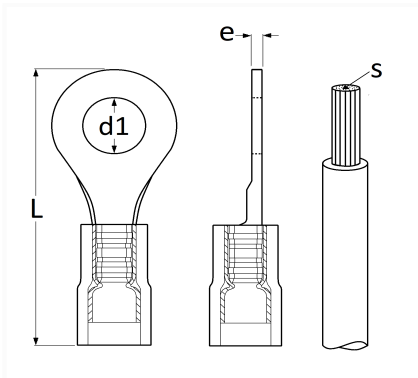

1 Allée des Bouleaux -F-95110 SANNOIS
 +33 (0)1 39 98 55 00
 info@restagraf.com

DOUBLE CRIMP PRE-INSULATED ROUND TERMINAL Ø 13 mm (2,6 → 6 mm²)

Item code	Number of References	Number of pieces	Conditioning
317945	1	50	BOX
17945	1	20	BAG
225039	1	5	BLISTER

Technical informations	
L	39.6 mm
d1	13 mm
e	1 mm
s	3 → 6 mm ²