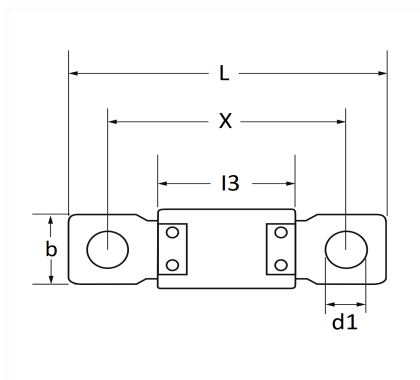

1 Allée des Bouleaux -F-95110 SANNOIS
 +33 (0)1 39 98 55 00
 info@restagraf.com

MEGA 32V FUSE 100A

Item code	Number of References	Number of pieces	Conditioning
317138	1	8	BOX
17138	1	2	BAG
225086	1	1	BLISTER

Technical informations	
L	68 mm
b	16.3 mm
X	50.9 mm
d1	8.5 mm
I3	29.2 mm
Intens.	100 A

Manufacturer correspondence*			
AUDI	N10525601	CHRYSLER - JEEP	11056190
FORD Engineering number	2W9314A094AA	JAGUAR	C2C19467
JAGUAR	LST8734AA	JAGUAR	T2H36052
LAND ROVER	LR080503	MERCEDES-BENZ	N000000000593
SEAT	N10525601	SKODA	N10525601