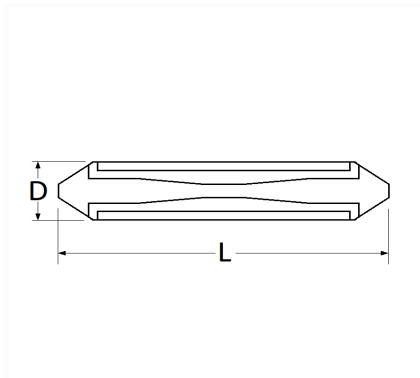

1 Allée des Bouleaux -F-95110 SANNOIS
 +33 (0)1 39 98 55 00
 info@restagraf.com

CONTINENTAL FUSE 8A

Item code	Number of References	Number of pieces	Conditioning
306881	1	50	BOX
6881	1	10	BAG
226881	1	5	BLISTER

Technical informations	
L	25.7 mm
D	6 mm
Intens.	8 A

Manufacturer correspondence*			
B.M.W	61138760138	FORD Engineering number	3024E14A094B
FORD Engineering number	BG14526C	FORD Finis	1432494
FORD Finis	1463919	MERCEDES-BENZ	A0005458234
MERCEDES-BENZ	N072581008101	RENAULT	0855545600