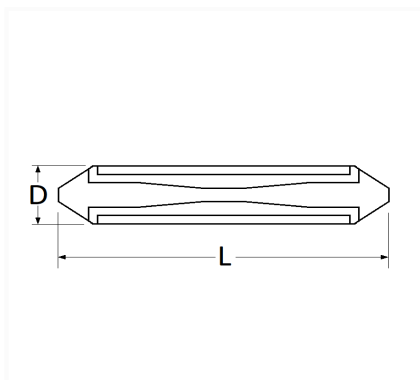

1 Allée des Bouleaux -F-95110 SANNOIS
 +33 (0)1 39 98 55 00
 info@restagraf.com

CONTINENTAL FUSE 5A

Item code	Number of References	Number of pieces	Conditioning
306880	1	50	BOX
6880	1	10	BAG

Technical informations	
L	25.7 mm
D	6 mm
Intens.	5 A