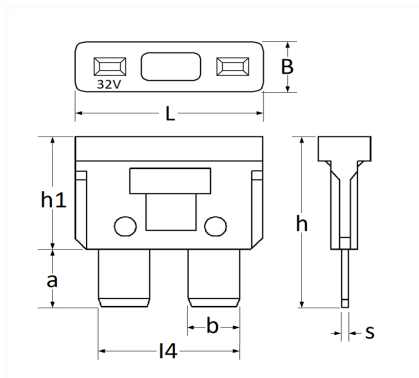

1 Allée des Bouleaux -F-95110 SANNOIS
 +33 (0)1 39 98 55 00
 info@restagraf.com

STANDARD BLADE FUSE 7,5A

Item code	Number of References	Number of pieces	Conditioning
306872	1	75	BOX
6872	1	25	BAG
226872	1	5	BLISTER

Technical informations		
L		19.1 mm
B		5.2 mm
h		19.3 mm
h1		12.8 mm
a		8.5 mm
b		5.2 mm
l4		14.2 mm
s		0.64 mm
Intens.		7.5 A

Materials
ZINC

Manufacturer correspondence*			
ALFA ROMEO	11054890	AUDI	N01713118