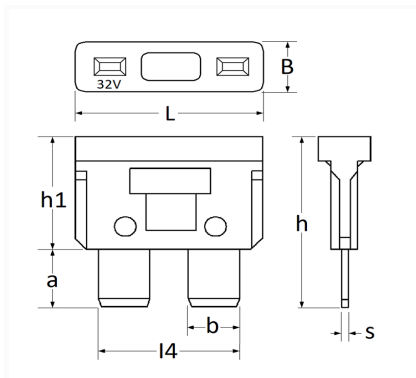

1 Allée des Bouleaux -F-95110 SANNOIS
 +33 (0)1 39 98 55 00
 info@restagraf.com

STANDARD BLADE FUSE 5A

Item code	Number of References	Number of pieces	Conditioning
306871	1	75	BOX
6871	1	25	BAG
226871	1	5	BLISTER

Technical informations		
L		19.1 mm
B		5.2 mm
h		19.3 mm
h1		12.8 mm
a		8.5 mm
b		5.2 mm
l4		14.2 mm
s		0.64 mm
Intens.		5 A

Materials
ZINC

Manufacturer correspondence*			
ALFA ROMEO	11054790	AUDI	N01713116