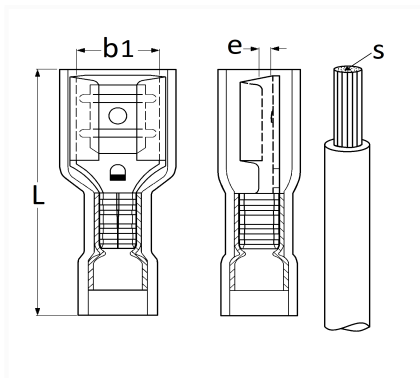

1 Allée des Bouleaux -F-95110 SANNOIS
 +33 (0)1 39 98 55 00
 info@restagraf.com

SIMPLE CRIMP FEMALE INSULATED FLAT TERMINAL 6,35 x 0,8 mm (1 → 2,5 mm²)

Item code	Number of References	Number of pieces	Conditioning
306610	1	50	BOX
6610	1	21	BAG
555119	1	150	BAG

Technical informations	
L	22.5 mm
b1	6.4 mm
e	0.8 mm
s	1 → 2.5 mm ²