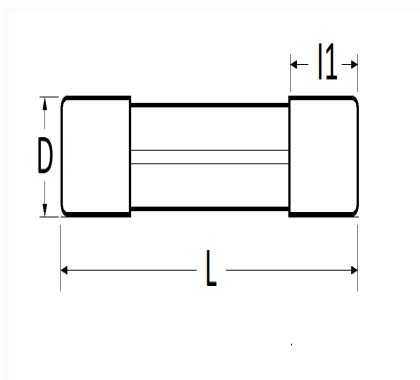

1 Allée des Bouleaux -F-95110 SANNOIS
 +33 (0)1 39 98 55 00
 info@restagraf.com

GLASSICHERUNG 5A 5 X 20 mm

Item code	Number of References	Number of pieces	Conditioning
226852	1	5	BLISTER
6852	1	10	BEUTEL

Technical informations	
L	20 mm
D	5 mm
l1	5.1 mm
Intens.	5 A

Manufacturer correspondence*	
TOYOTA	9098207008

* Non contractual information given as indication