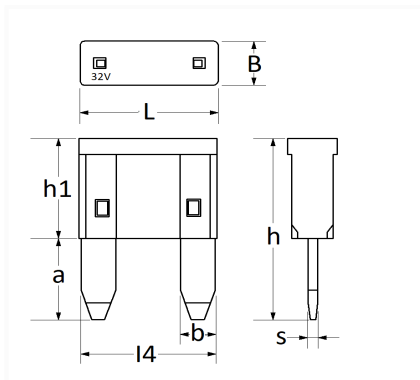

Technical informations		
L		11.1 mm
B		3.9 mm
h		16.2 mm
h1		8.9 mm
a		7.3 mm
b		2.8 mm
l4		10.8 mm
s		0.82 mm
Intens.		15 A

Materials
ZINK

Manufacturer correspondence*			
ALFA ROMEO	10401090	AUDI	N10261507