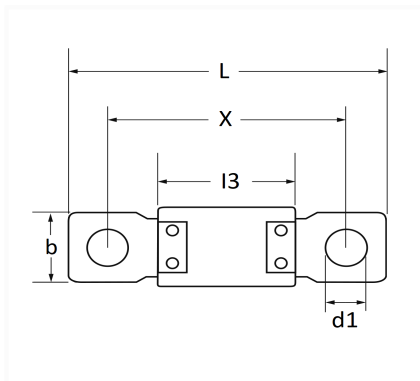

1 Allée des Bouleaux -F-95110 SANNOIS
 +33 (0)1 39 98 55 00
 info@restagraf.com

POWER FUSE CAL5 STARTER PROTECTION

Item code	Number of References	Number of pieces	Conditioning
225190	1	1	BLISTER

Technical informations	
L	68.6 mm
b	16.3 mm
X	50.9 mm
d1	8.5 mm
I3	29.2 mm