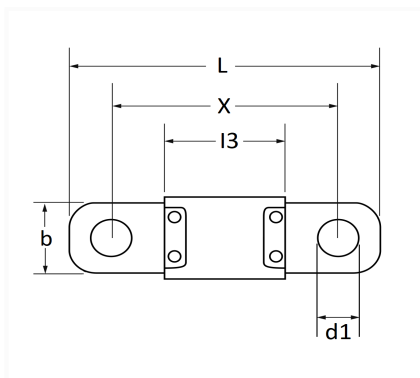

## MIDI FUSE 200A

Item code	Number of References	Number of pieces	Conditioning
225185	1	1	BLISTER

Technical informations	
L	41 mm
b	10 mm
X	30 mm
d1	5.4 mm
I3	16 mm
Intens.	200 A

Manufacturer correspondence*			
AUDI	N10525510	B.M.W	61138365905
HYUNDAI	1879004945	HYUNDAI	1898005933
MERCEDES-BENZ	N000000000316	TESLA	106219400A
TESLA	107137920A	VOLKSWAGEN	N10525510