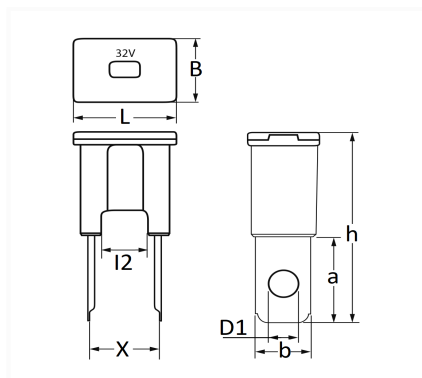

1 Allée des Bouleaux -F-95110 SANNOIS
 +33 (0)1 39 98 55 00
 info@restagraf.com

B TYPE MALE JAPANESE FUSE 140A

Item code	Number of References	Number of pieces	Conditioning
225183	1	1	BLISTER

Technical informations	
L	22.2 mm
B	15.2 mm
h	45 mm
l2	10 mm
X	15 mm
D1	6.5 mm
b	12 mm
a	20.5 mm
Intens.	140 A