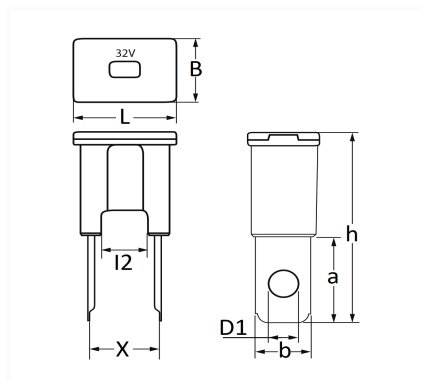

1 Allée des Bouleaux -F-95110 SANNOIS
 +33 (0)1 39 98 55 00
 info@restagraf.com

B TYPE MALE JAPANESE FUSE 120A

Item code	Number of References	Number of pieces	Conditioning
225182	1	1	BLISTER

Technical informations	
L	22.2 mm
B	15.2 mm
h	45 mm
l2	10 mm
X	15 mm
D1	6.5 mm
b	12 mm
a	20.5 mm
Intens.	120 A