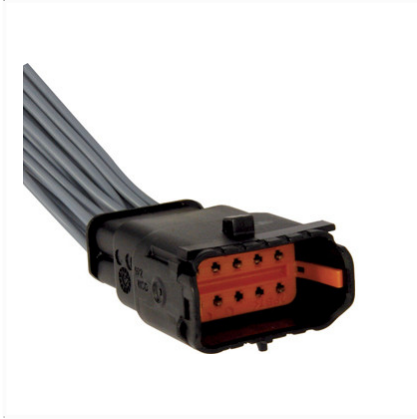

1 Allée des Bouleaux -F-95110 SANNOIS
+33 (0)1 39 98 55 00
info@restagraf.com

10 POSITIONS FEMALE PRE-WIRED CONNECTOR 1 mm² WATERPROOF 1,5 SERIES

| Item code | Number of References | Number of pieces | Conditioning |
|-----------|----------------------|------------------|--------------|
| 225160 | 4 | 31 | HANGING BOX |