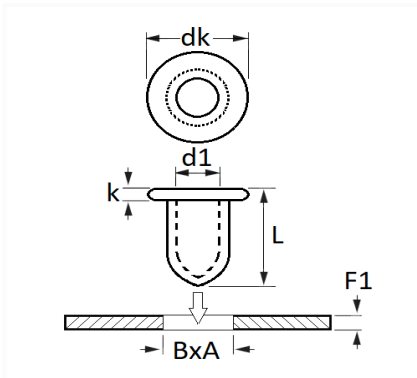

## KUNSTSTOFFHÜLSE 8 X 8 mm TÜRDICHTUNG

Item code	Number of References	Number of pieces	Conditioning
1340	1	25	BEUTEL

Technical informations	
dk	20 mm
k	1.5 mm
L	20.3 mm
d1	5.8 mm
B	8 mm
A	8 mm
F1	0.8 mm

Materials
NYLON

Manufacturer correspondence*			
FIAT	7745194	LANCIA	7745194

\* Non contractual information given as indication