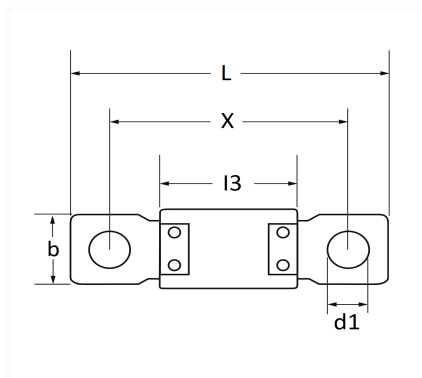

1 Allée des Bouleaux -F-95110 SANNOIS
 +33 (0)1 39 98 55 00
 info@restagraf.com

MEGA 32V FUSE 200A

Item code	Number of References	Number of pieces	Conditioning
225090	1	1	BLISTER
17142	1	2	BAG
317142	1	8	BOX

Technical informations	
L	68 mm
b	16.3 mm
X	50.9 mm
d1	8.5 mm
I3	29.2 mm
Intens.	200 A

Manufacturer correspondence*			
AUDI	N10525605	FORD Engineering number	CU5T14A094CA
FORD Finis	5218973	IVECO	42569411
JAGUAR	LST8738AA	JAGUAR	T2H36064
LAND ROVER	LR080516	MERCEDES-BENZ	N000000000597
SEAT	N10525605	SKODA	N10525605