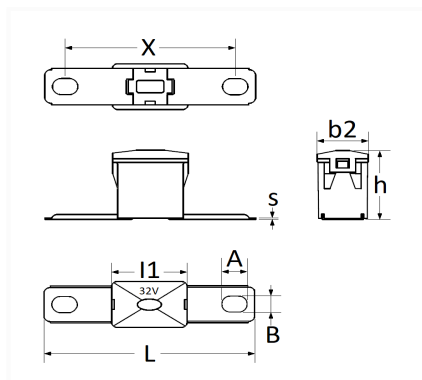

1 Allée des Bouleaux -F-95110 SANNOIS
 +33 (0)1 39 98 55 00
 info@restagraf.com

C TYPE MALE JAPANESE FUSE 120A

Item code	Number of References	Number of pieces	Conditioning
225077	1	1	BLISTER
17127	1	2	BAG

Technical informations	
L	62 mm
I1	22.2 mm
b2	15 mm
h	21.5 mm
X	48 mm
s	0.4 mm
A	7.5 mm
B	5.4 mm
Intens.	120 A

Manufacturer correspondence*	
LAND ROVER	YQF100260

* Non contractual information given as indication