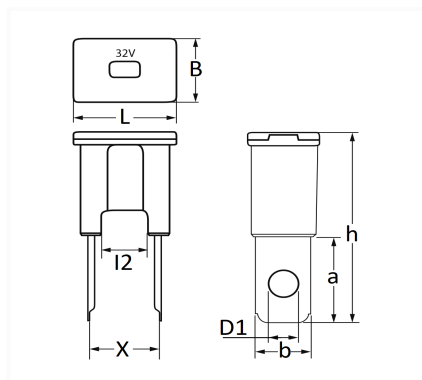

## JAPANESE ZEKERING MANNELIJK TYPE B 60A

Item code	Number of References	Number of pieces	Conditioning
225067	1	1	
17112	1	2	

Technical informations	
L	22.2 mm
B	15.2 mm
h	45 mm
l2	10 mm
X	15 mm
D1	6.5 mm
b	12 mm
a	20.5 mm
Intens.	60 A