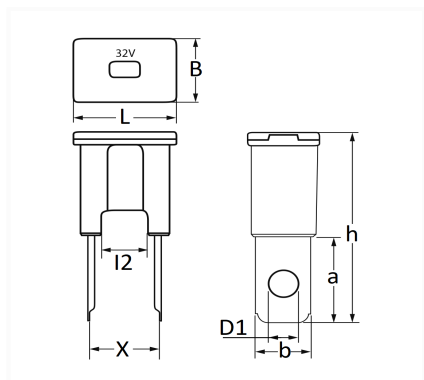

1 Allée des Bouleaux -F-95110 SANNOIS
 +33 (0)1 39 98 55 00
 info@restagraf.com

B TYPE MALE JAPANESE FUSE 50A

Item code	Number of References	Number of pieces	Conditioning
225066	1	1	BLISTER
17111	1	2	BAG

Technical informations	
L	22.2 mm
B	15.2 mm
h	45 mm
l2	10 mm
X	15 mm
D1	6.5 mm
b	12 mm
a	20.5 mm
Intens.	50 A

Manufacturer correspondence*			
HYUNDAI	9182333000	HYUNDAI	9182333200
KIA	K991021050	TOYOTA	9098208228