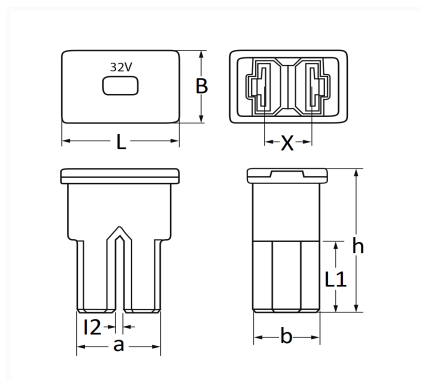

Technical informations	
L	22.2 mm
B	15 mm
X	9 mm
h	30 mm
a	15.7 mm
b	12.5 mm
L2	1.5 mm
L1	15.1 mm
Intens.	60 A

Manufacturer correspondence*			
CHEVROLET - DAEWOO	9609100060	DAIHATSU	9004982033
DAIHATSU	9004982033000	FORD Engineering number	91AG14A094EA
FORD Engineering number	XR8T14A094AA	FORD Finis	4238345
FORD Finis	6570394	MAZDA	1E0766763