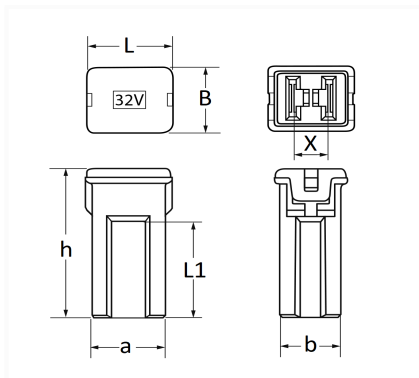

## J-CASE TYPE FEMALE JAPANESE FUSE 70A

Item code	Number of References	Number of pieces	Conditioning
225054	1	1	BLISTER
17157	1	2	BAG

Technical informations	
L	14.1 mm
B	12 mm
X	5.5 mm
h	27.2 mm
L1	17.5 mm
a	12.1 mm
b	10 mm
Intens.	70 A