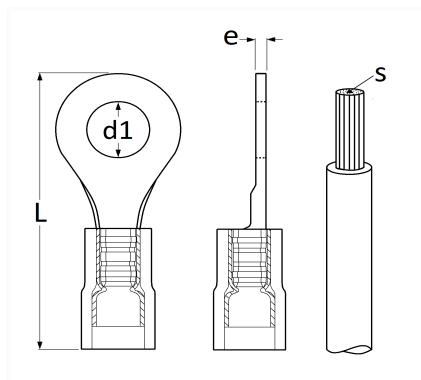

1 Allée des Bouleaux -F-95110 SANNOIS
 +33 (0)1 39 98 55 00
 info@restagraf.com

DOUBLE CRIMP PRE-INSULATED ROUND TERMINAL Ø 4 mm (0,3 → 1,5 mm²)

Item code	Number of References	Number of pieces	Conditioning
225040	1	5	BLISTER
17993	1	20	BAG
317993	1	100	BOX

Technical informations	
L	20.4 mm
d1	4.3 mm
e	0.75 mm
s	0.35 → 1.3 mm ²