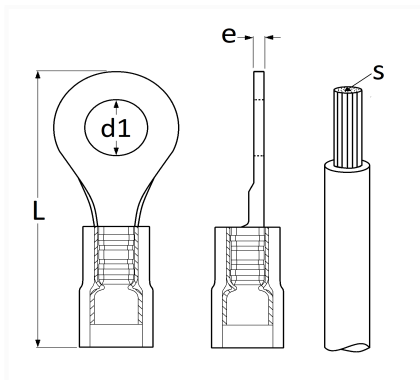

1 Allée des Bouleaux -F-95110 SANNOIS
 +33 (0)1 39 98 55 00
 info@restagraf.com

DOUBLE CRIMP PRE-INSULATED ROUND TERMINAL Ø 13 mm (2,6 → 6 mm²)

Item code	Number of References	Number of pieces	Conditioning
225039	1	5	BLISTER
17945	1	20	BAG
317945	1	50	BOX

Technical informations	
L	39.6 mm
d1	13 mm
e	1 mm
s	3 → 6 mm ²