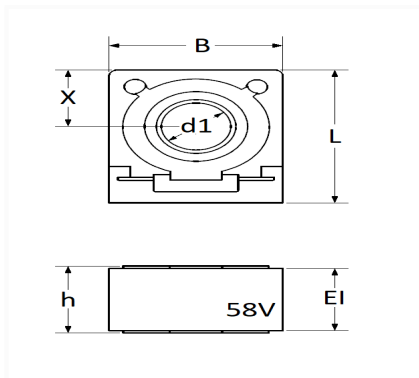

1 Allée des Bouleaux -F-95110 SANNOIS
 +33 (0)1 39 98 55 00
 info@restagraf.com

CUBE FUSE CF 58V 300A FOR MOUNTING ON BATTERY TERMINAL

Item code	Number of References	Number of pieces	Conditioning
217308	1	1	BLISTER

Technical informations	
L	23.5 mm
B	20 mm
h	11.8 mm
EI	11 mm
d1	8.3 mm
X	10 mm