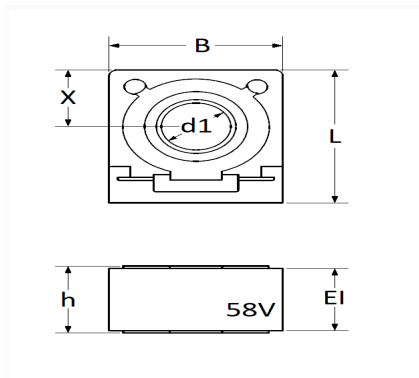

1 Allée des Bouleaux -F-95110 SANNOIS
 +33 (0)1 39 98 55 00
 info@restagraf.com

CUBE FUSE CF 58V 75A FOR MOUNTING ON BATTERY TERMINAL

Item code	Number of References	Number of pieces	Conditioning
217301	1	1	BLISTER

Technical informations	
L	23.5 mm
B	20 mm
h	11.8 mm
EI	11 mm
d1	8.3 mm
X	10 mm