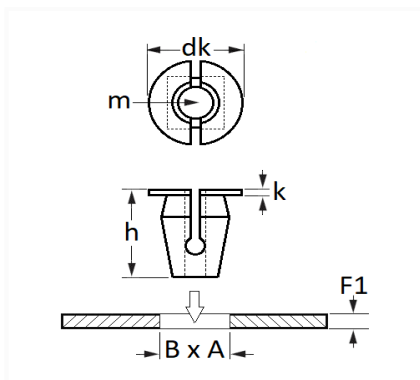

1 Allée des Bouleaux -F-95110 SANNOIS
 +33 (0)1 39 98 55 00
 info@restagraf.com

PLASTIC NUT Ø 4,5 mm WHEEL HOUSING COVER

Item code	Number of References	Number of pieces	Conditioning
1320	1	20	BAG

Technical informations	
dk	15.5 mm
k	2.5 → 3 mm
h	16.5 mm
m	Vis à Tôle Ø 4.2 mm
B	8.2 mm
A	8.2 mm
F1	0.7 → 1.5 mm